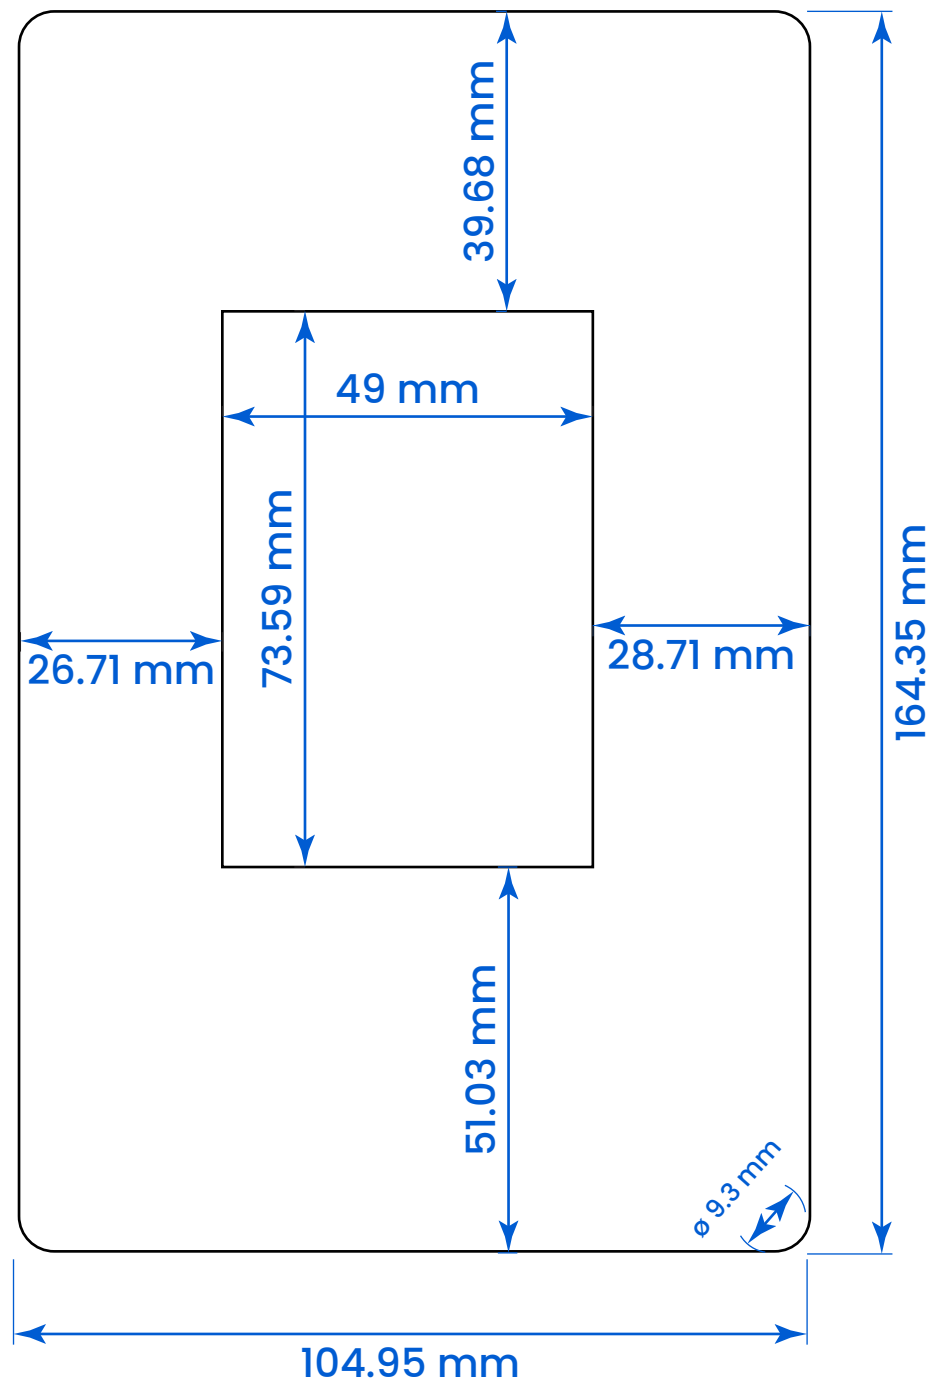

Tempate Dimension

Front View